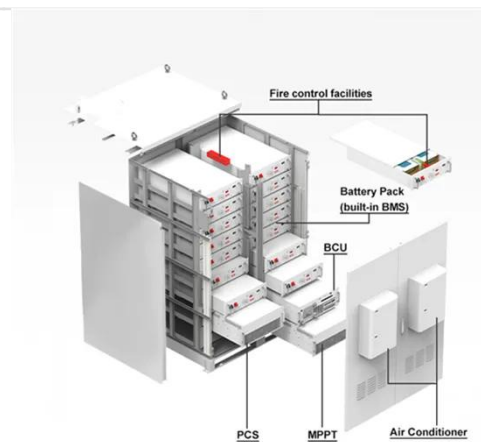

What is a genset in a shipping container?

They consist of an engine and a generator housed in a single unit, designed to be portable. In the context of refrigerated shipping containers, commonly known as reefers, gensets serve as the primary power source, ensuring that temperature-sensitive goods remain at consistent temperatures during transit.

### **What type of generator is used for refrigerated shipping containers**

Refrigerated shipping containers, commonly known as reefers, are essential in maintaining the cold chain during transit. At the heart of these containers is a specialized generator system ...

### **Clip-on Genset , Cargostore Worldwide**

They provide a reliable and portable power solution, ensuring that frozen shipping containers and other refrigerated units maintain the required

...

### Power Pack Generator

We Set the Standard for Power Pack Generators. Designed for the serious refrigerated container operator that demands reliability, the Power Pool ...