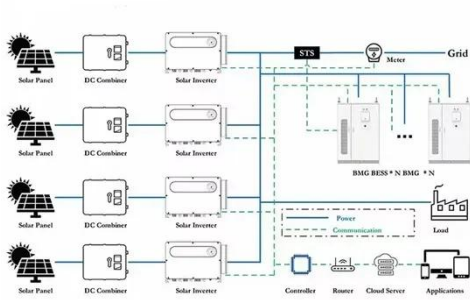

Contact Us

For catalog requests, pricing, or partnerships, please visit:
<https://eqacc.co.za>