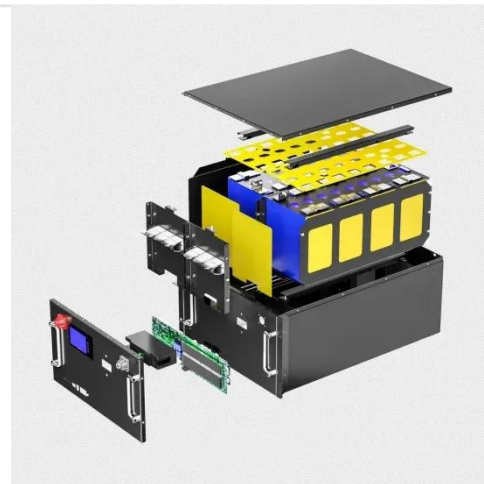

Mobile Generator Rentals in Los Angeles , Silent Diesel Power

Rent mobile diesel generators in Los Angeles for events. Quiet, fuel-efficient, and reliable power solutions for weddings, festivals, and corporate events.