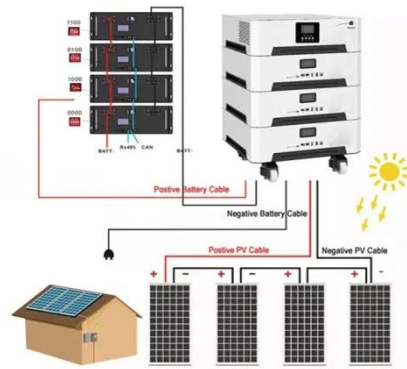

Pakistan Launches First Low-Carbon Energy ...

Islamabad, Aug- Pakistan has just unveiled its first low-carbon energy storage project, aimed at improving the country's energy system. ...