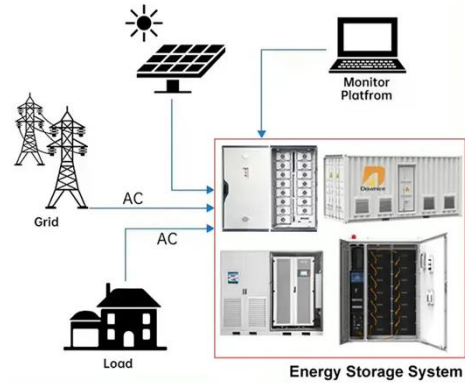

DISTRIBUTED PV GENERATION + ESS