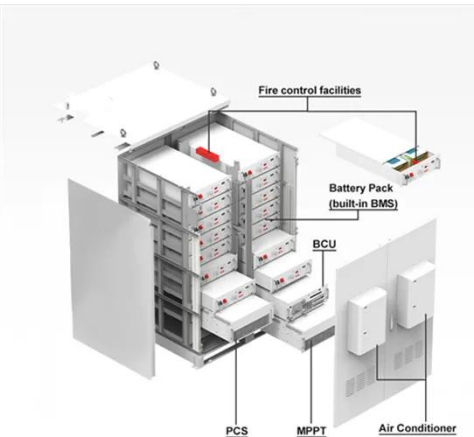

(percentage converted to decimal)
Explanation: The formula calculates how much area is needed to ...

[Get Price](#)

HOW BIG IS A SOLAR PANEL? DIMENSIONS AND SIZES

How big is the area of a 6 kilowatt solar panel Considering that each solar panel has an average size of 17 square feet, the total footprint of a 6kW solar system would be approximately 340 ...

[Get Price](#)

Total Area Required for Solar Panel ...

Calculate the total area needed for your solar panel installation quickly and accurately with our easy-to-use solar panel area ...

[Get Price](#)

Standard Solar Panel Sizes And Wattages ...

Whenever you want to find out what the standard solar panel sizes and wattages are, you encounter a big problem: There