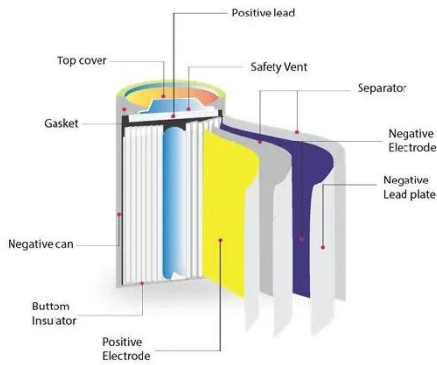

charging using a ...