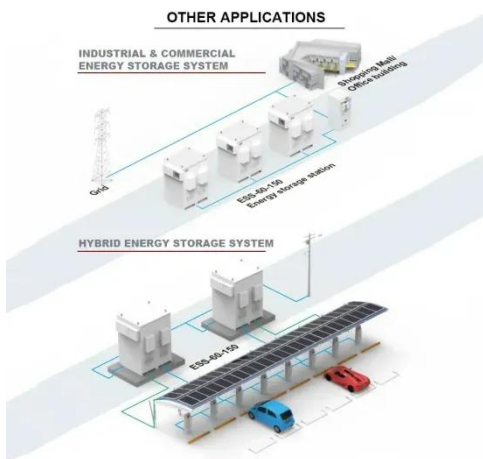

16v 10w Solar Panel: Types, Structure, and How to Optimize ...

A 16V 10W solar panel is a compact and efficient photovoltaic solution ideal for small-scale applications such as charging batteries, powering portable devices, or supporting off-grid ...